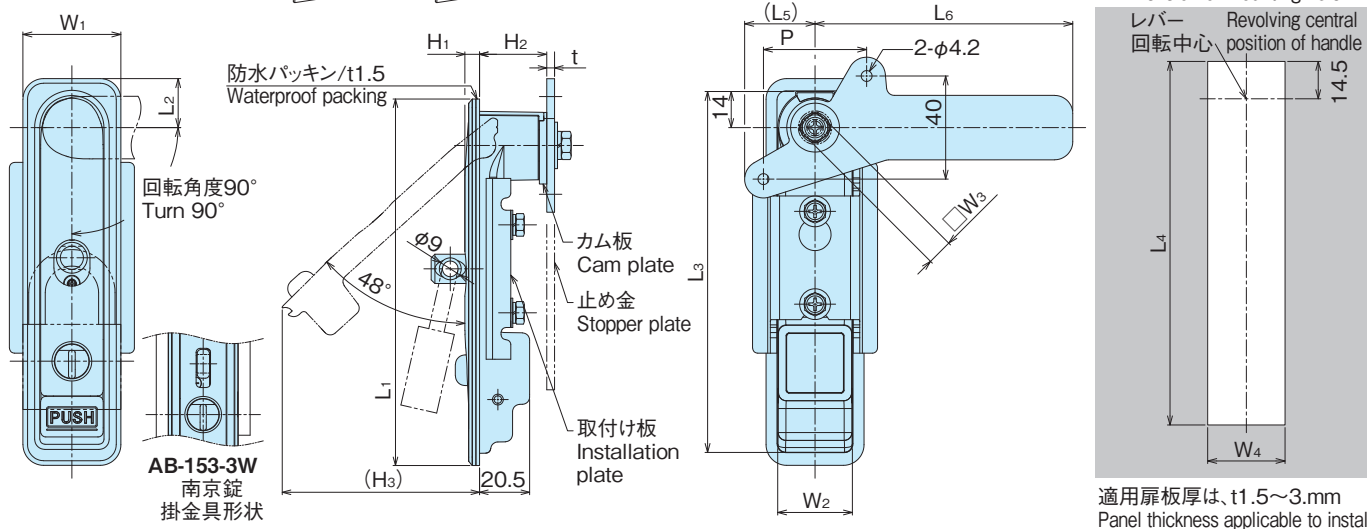

品番 Product No.	備考 Remarks	L₁	L₂	L₃	L₄	(L₅)	L₆	W₁	W₂	W₃	W₄	P	H₁	H₂	(H₃)	t	自重(g) Weight	入数 Lot	単価 Price
AB-152-1-3W	クロムめっき/金具+つまみ	150	19	140	141	27.3	100	38	29	10	30	40	6	27.5	81	3.2	545	40	¥4,500
AB-153-1-3W	クロムめっき/金具+つまみ	110	18	102	103	22	62	34	26	8	27	30	5.8	25.5	53	2.3	354	40	¥3,600
AB-152-2-3W	サチライトクロムめっき/金具+つまみ	150	19	140	141	27.3	100	38	29	10	30	40	6	27.5	81	3.2	545	40	¥4,500
AB-153L-10-2-3W	サチライトクロムめっき/金具+つまみ	134	19	124	125	27.3	100	38	29	10	30	40	6	27.5	68	3.2	537	40	¥3,700
AB-153L-8-2-3W	サチライトクロムめっき/金具+つまみ	134	19	124	125	22	62	38	29	8	30	30	6	26.8	68	2.3	486	40	¥3,700
AB-153-2-3W	サチライトクロムめっき/金具+つまみ	110	18	102	103	22	62	34	26	8	27	30	5.8	25.5	53	2.3	354	40	¥3,600

※止め金C-45-2のロット棒取付穴がφ3.2のものもあります。
ご入用の場合は別途お申し付けください。