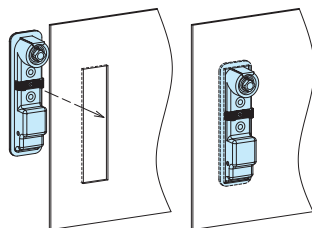

・AB-153Lシリーズは仮止め部材をパネル取付穴にはめる事によって、簡単にハンドルの仮止めが可能です。