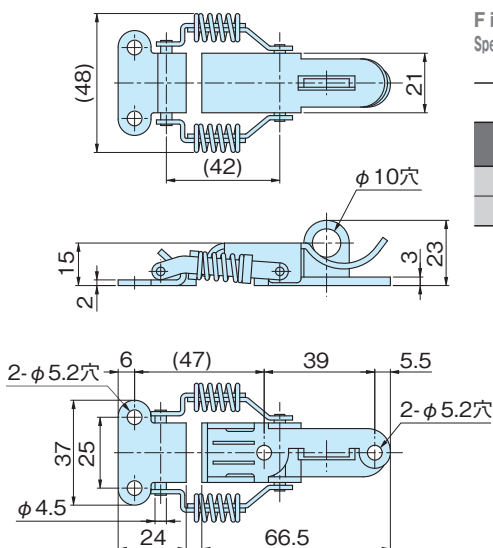

# 鍵穴付パチン錠

CATCH CLIP WITH KEYHOLE

## DP-30H (ss)・SDP-30H (sus)

DP-30H

SDP-30H

**特徴** ●南京錠を取り付けて、施錠できます。  
**Feature** ●It is lockable by attaching a padlock.

**材質** ●DP-30H/鉄(SS)  
 ●SDP-30H/ステンレス(SUS)  
**表面処理** ●DP-30H/ユニクロめっき  
**用途** ●計測機械・工作機械・建設機械・その他

**Material** ●DP-30H/Rolled steel (SS)  
 ●SDP-30H/Stainless (SUS)  
**Finish** ●DP-30H/Zinc unichromate plating  
**Specific Use** ●Measuring equipments, machine tools, construction equipments, etc.

品番 Product No.	自重(g) Weight	入数 Lot	単価 Price
DP-30H	92.4	40	¥530
SDP-30H	87.6	40	¥1,050